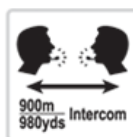

SMH10

Motorcycle Bluetooth® Headset & Intercom

The SENA SMH10 is a Bluetooth v2.1 class 1 Stereo Headset with long-range Bluetooth Intercom designed specifically for motorcycles. With the SENA SMH10, you can call hands-free on your Bluetooth mobile phone, listen to stereo music or voice instructions of GPS navigations by Bluetooth Wirelessly, and have intercom conversations in full duplex with a passenger or other Motorcycle riders.

The latest Bluetooth v2.1 combined with the advanced digital processing technology, gives the SENA SMH10 the best sound quality for both incoming and outgoing calls in its class. The easy-to-access and intuitive jog dial operations make the SENA SMH10 a perfect companion for motorcycles.

Buy online at www.mrmobile.net.au

SMH10

Motorcycle
Bluetooth® Headset & Intercom

Specifications

- **General**

Talk time: up to 12 hours
Standby time: up to 10 Days
Intercom range up to 900 metres in open terrain
Integrated Audio Booster
Weight : headset 60g, clamp unit 84g